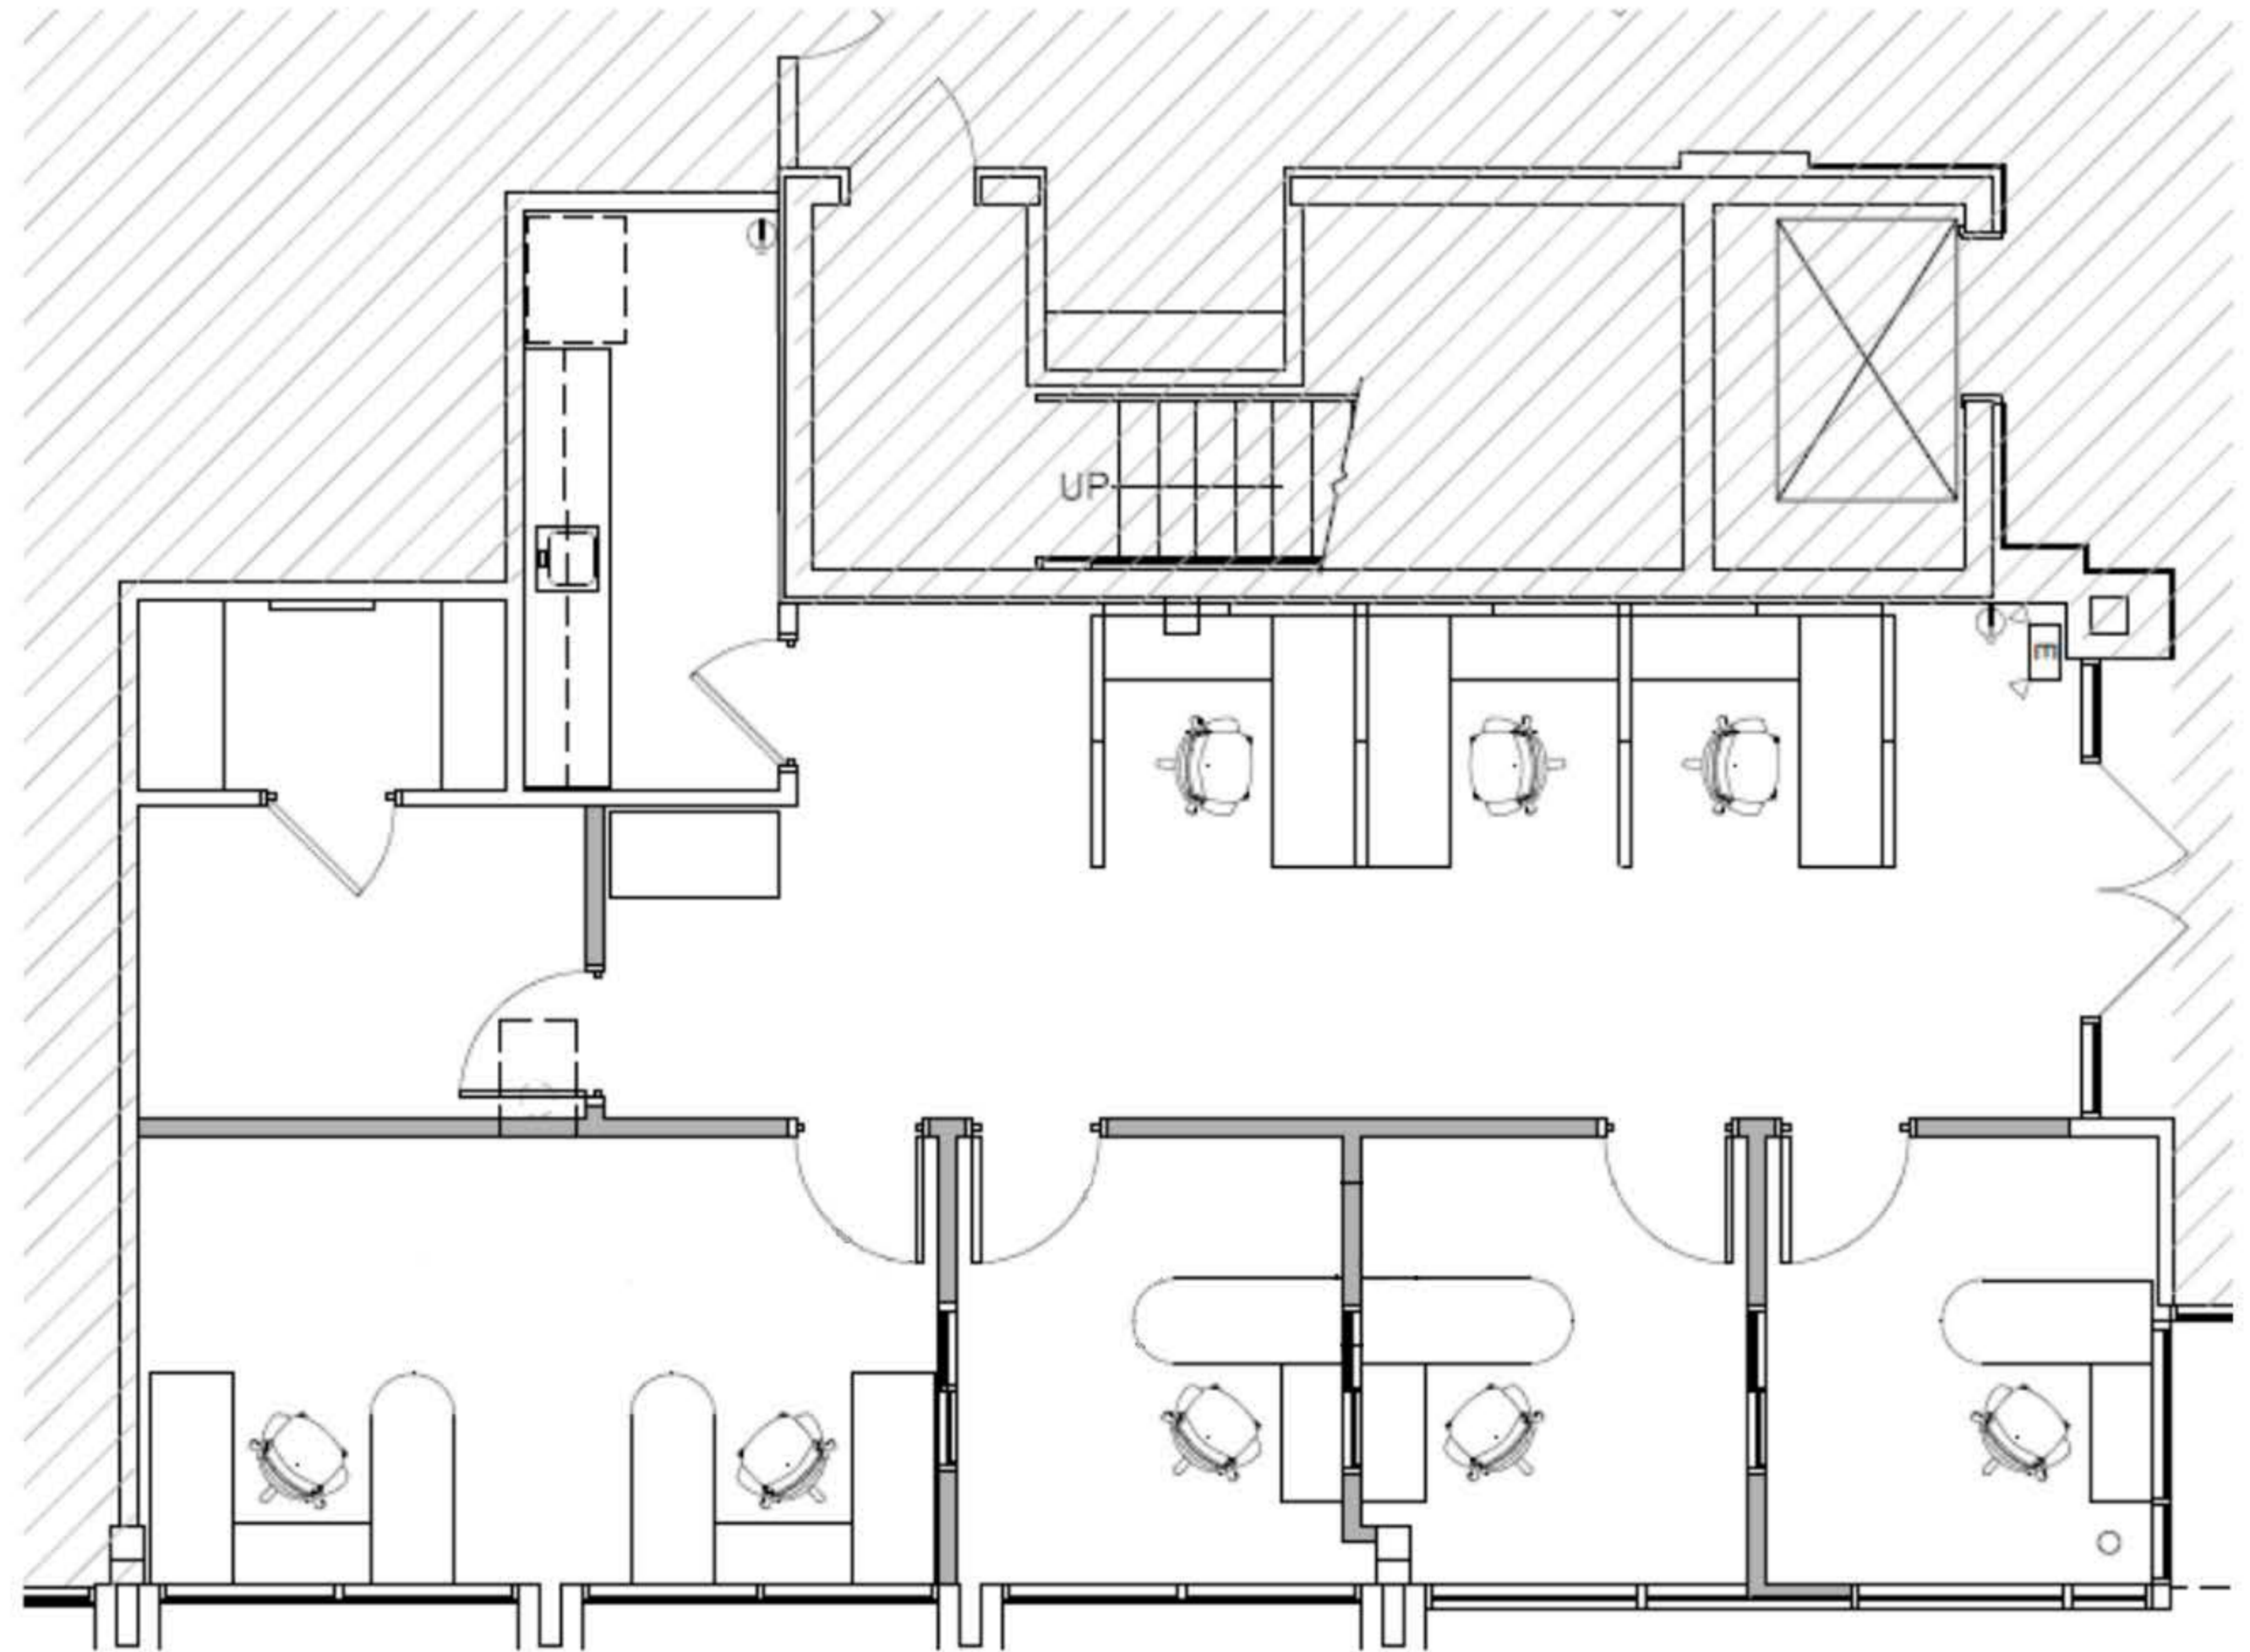

717 Constitution Drive

DISTINCTIVE COMMERCIAL PROPERTIES

1st Floor
1,334 SF Suite 112

610.458.1900 | HankinGroup.com